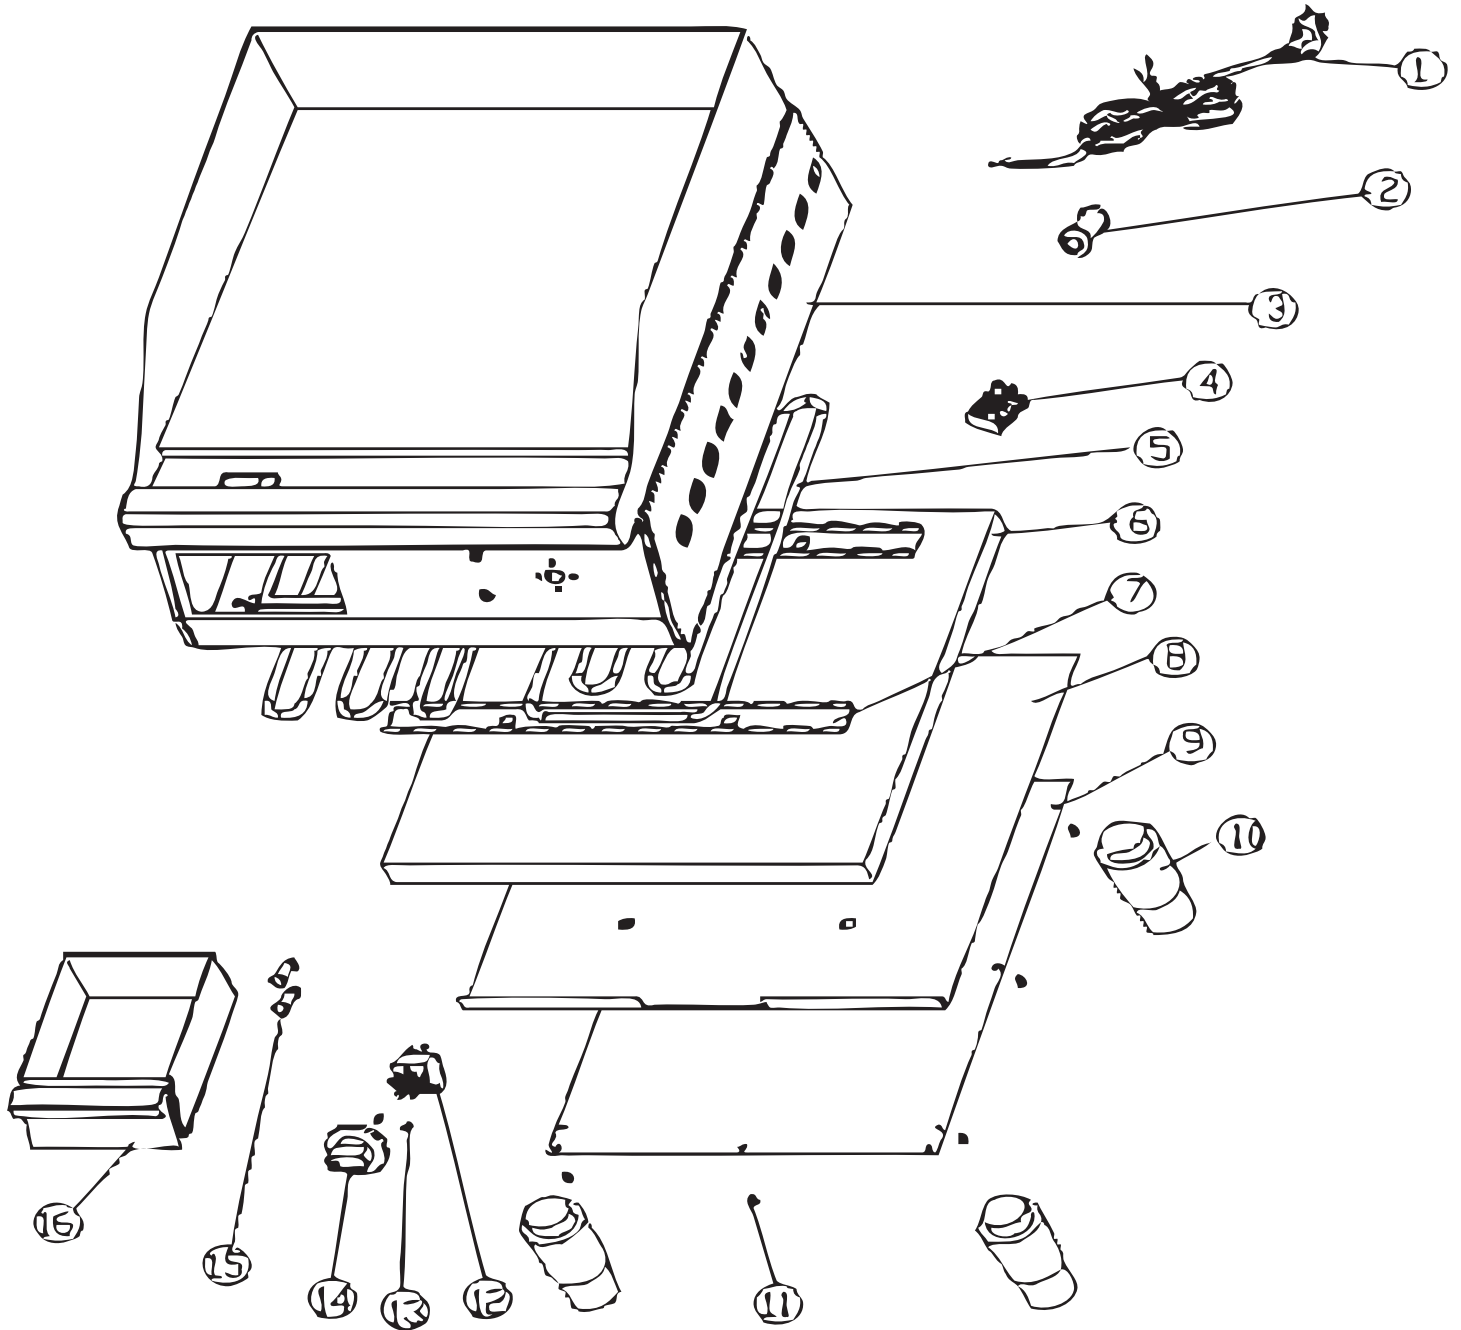

Parts Breakdown

Model CE-CN-0405 43212

Parts Breakdown

Model CE-CN-0405 43212

Item No.	Description	Position	Item No.	Description	Position	Item No.	Description	Position
62290	Power Cord for 43212	1	65473	Heating Element Holder for 43212	7	65479	Thermostat Screws for 43212	13
65468	Power Cord Clip for 43212	2	65474	Insulation Board for 43212	8	65480	Thermostat Knob for 43212	14
65469	Body for 43212	3	65475	Bottom Plate for 43212	9	65481	Working/Power Light for 43212	15
65470	Terminal for 43212	4	65476	Foot for 43212	10	65482	Grease Tray for 43212	16
65471	Heating Element for 43212	5	65477	Bottom Plate Screws for 43212	11			
65472	Insulation for 43212	6	65478	Thermostat for 43212	12			